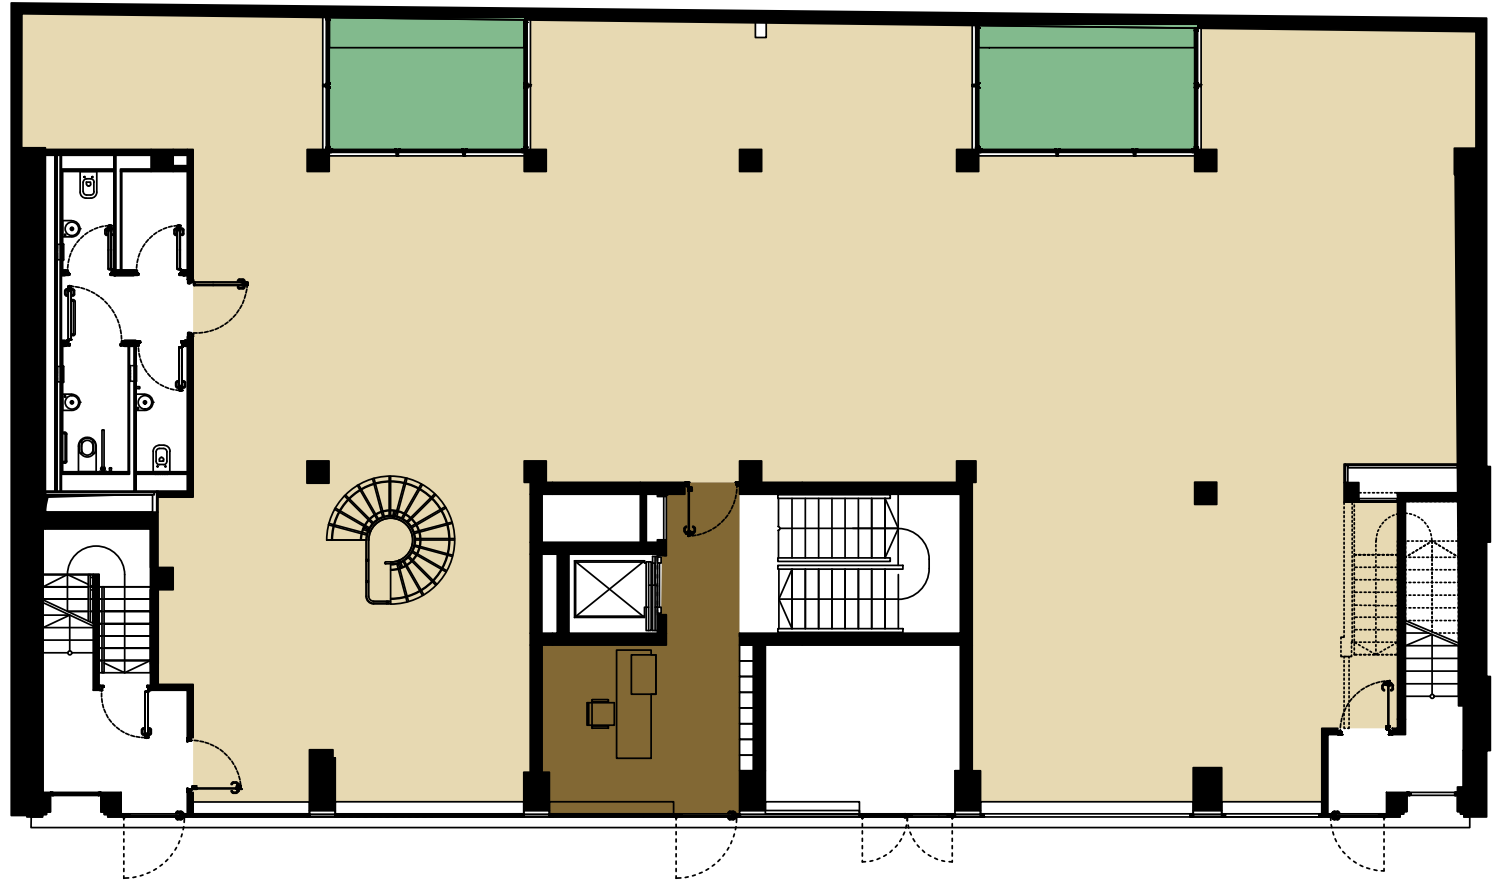

## Lower Ground Floor

3,060 Sq Ft / 284.3 Sq M

- Lightwell
- Showers
- Lockers
- Bike Storage

For indicative purposes only. Not to scale.

# EMPIRE HOUSE

## Ground Floor

3,317 Sq Ft / 308.2 Sq M

- Reception
- Lightwell

For indicative purposes only. Not to scale.

## First Floor

3,247 Sq Ft / 301.7 Sq M

For indicative purposes only. Not to scale.