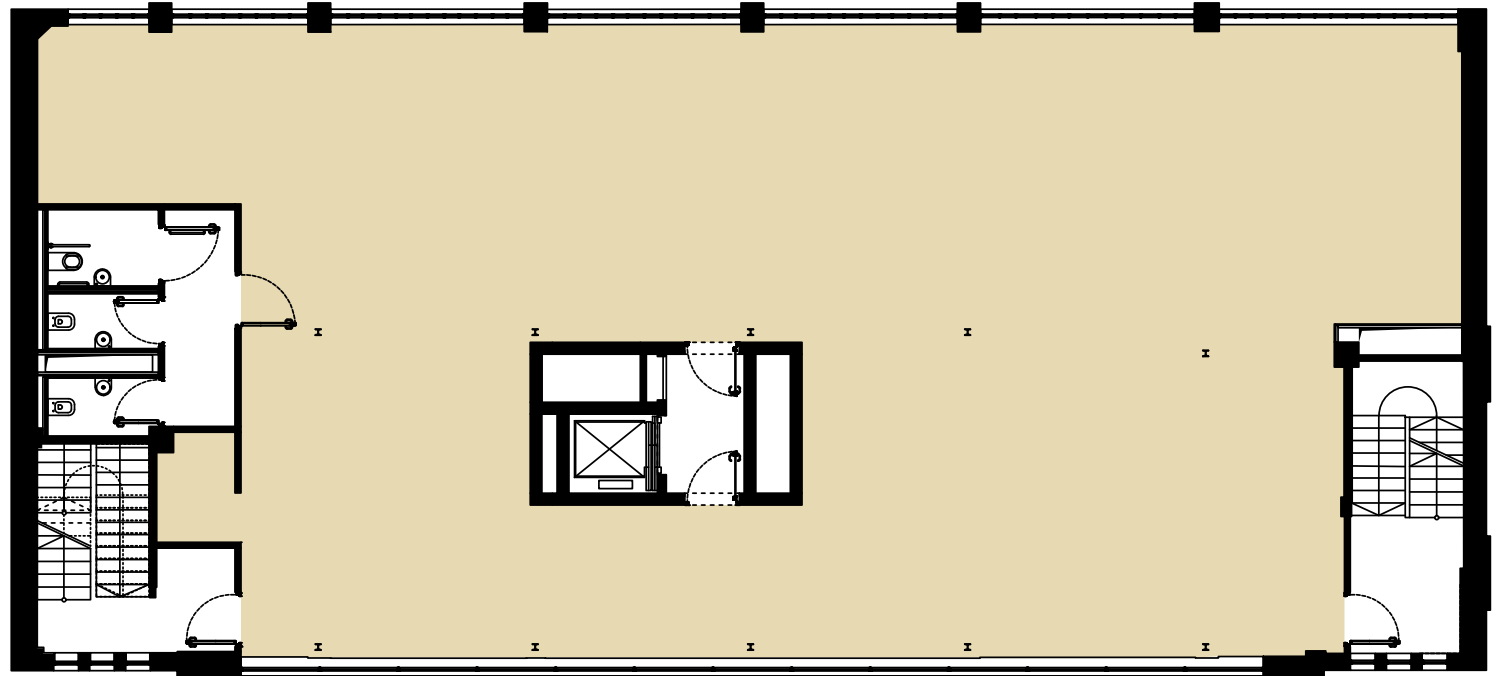

## Lower Ground Floor

3,060 Sq Ft / 284.3 Sq M

- Lightwell
- Showers
- Lockers
- Bike Storage

For indicative purposes only. Not to scale.

## Ground Floor

3,317 Sq Ft / 308.2 Sq M

- Reception
- Lightwell

For indicative purposes only. Not to scale.

## First Floor

3,247 Sq Ft / 301.7 Sq M

For indicative purposes only. Not to scale.